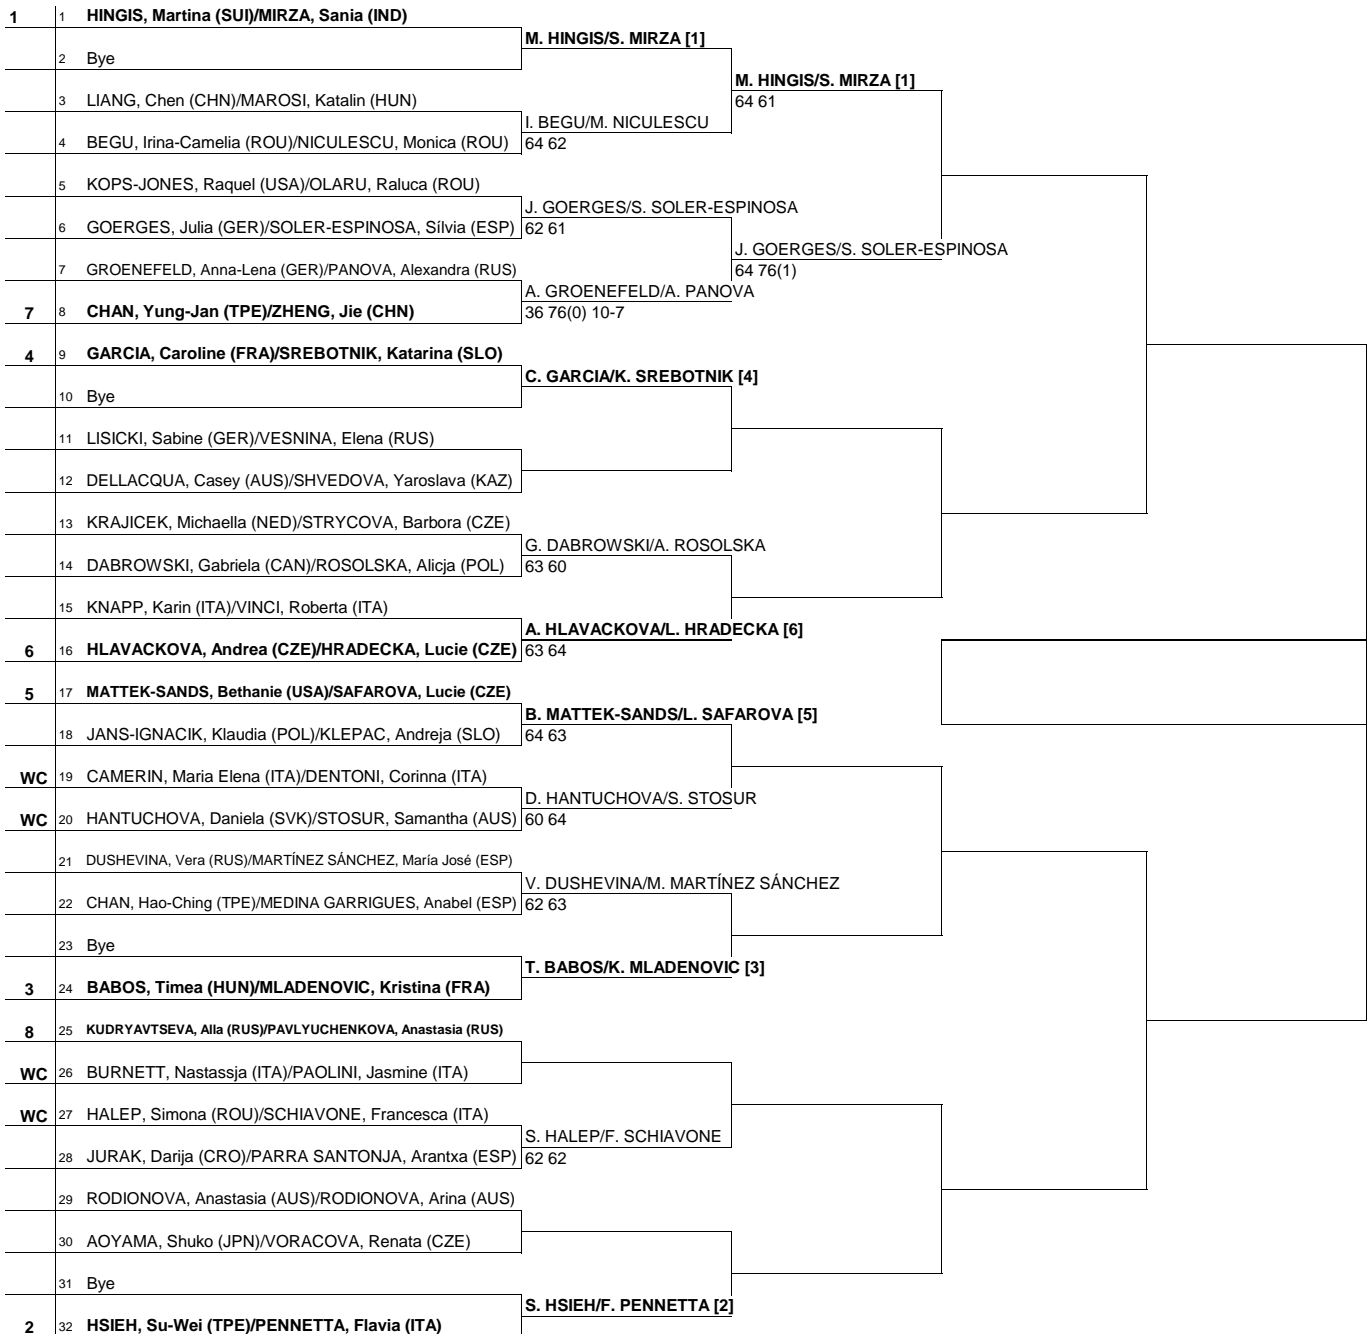

# Internazionali BNL d'Italia

Roma, Italia 9-17 May, 2015  
 \$2,183,600 - WTA Premier 5  
 Red Clay  
**MAIN DRAW DOUBLES**

Seeded Players	Rank	On-site Prize Money (per team) - Eur	Pts.	Alternates	Retirements/W.O.
1 HINGIS, Martina / MIRZA, Sania	5	Winner € 114,520	900		
2 HSIEH, Su-Wei / PENNETTA, Flavia	25	Finalist € 57,840	585		
3 BABOS, Tímea / MLADENOVIC, Kristina	27	Semi-Finalist € 28,630	350		
4 GARCIA, Caroline / SREBOTNIK, Katarina	38	Quarter-Finalist € 14,410	190		
5 MATTEK-SANDS, Bethanie / SAFAROVA, Lucie	41	2nd Round € 7,280	105		
6 HLAVACKOVA, Andrea / HRADECKA, Lucie	45	1st Round € 3,605	1		
7 CHAN, Yung-Jan / ZHENG, Jie	49	Last Direct Acceptance		Players Representative	WTA Supervisor(s)
8 KUDRYAVTSEVA, Alla / PAVLYUCHENKOVA, Anastasia	53	BEGU / NICULESCU (114)		Jasmine Paolini	L Ceccarelli/F Chouquet