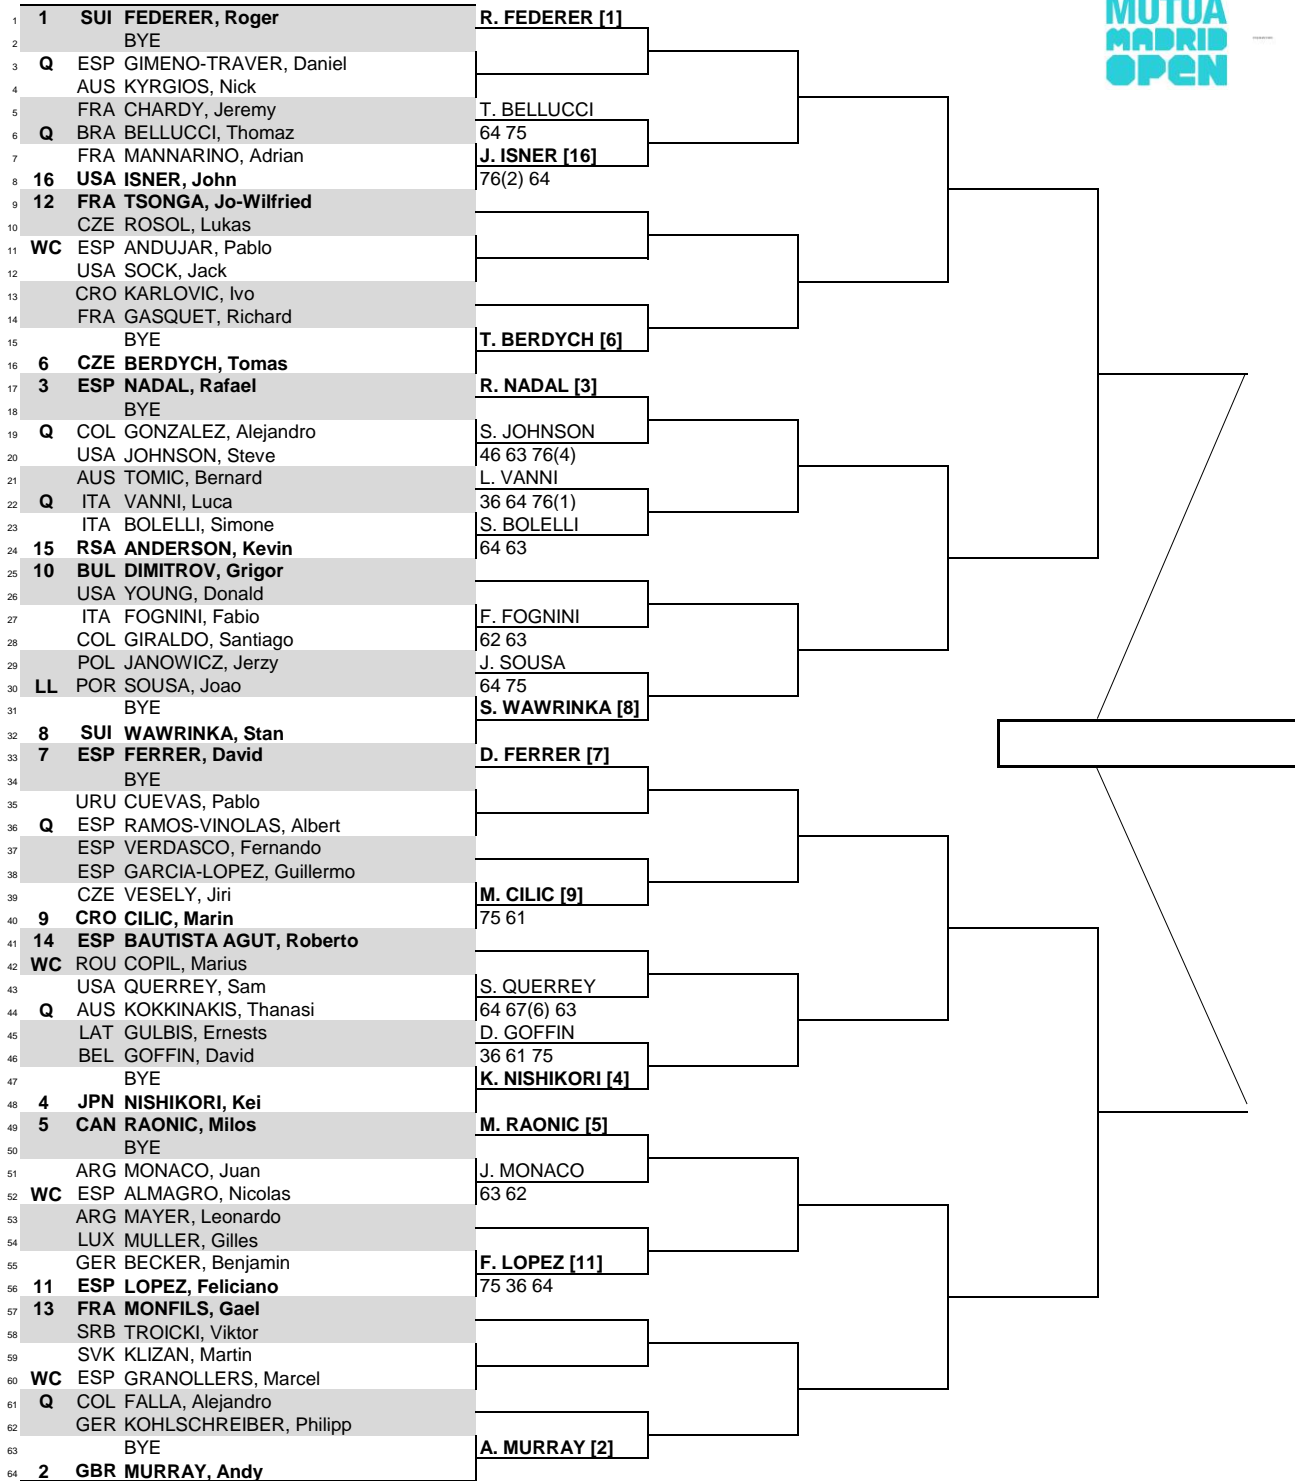

Mutua Madrid Open

CITY, COUNTRY
Madrid, Spain

TOURNAMENT DATES
May 2 - 10, 2015

SURFACE
Red Clay

TOTAL FINANCIAL COMMITMENT
€ 4,185,405

STATUS NAT MAIN DRAW SINGLES

ATP, Inc. © Copyright 2014

SEEDED PLAYERS	RANK	SEEDED PLAYERS	RANK	PRIZE MONEY	POINTS	LUCKY LOSERS	RETIREMENTS/WALKOVERS
FEDERER, Roger	1	CILIC, Marin	9	WINNER	€ 799,450	1000	J. Sousa - [LL]
MURRAY, Andy	2	DIMITROV, Grigor	10	FINALIST	€ 392,000	600	
NADAL, Rafael	3	LOPEZ, Feliciano	11	SEMI-FINALIST	€ 197,280	360	
NISHIKORI, Kei	4	TSONGA, Jo-Wilfried	12	QUARTER-FINALIST	€ 100,315	180	
RAONIC, Milos	5	MONFILS, Gael	13	THIRD ROUND	€ 52,090	90	
BERDYCH, Tomas	6	BAUTISTA AGUT, Roberto	14	SECOND ROUND	€ 27,460	45	T. Robredo - Morton neuroma
FERRER, David	7	ANDERSON, Kevin	15	FIRST ROUND	€ 14,830	10	
WAWRINKA, Stan	8	ISNER, John	16				
				FOLLOW LIVE SCORING AT www.ATPWorldTour.com			
LAST DIRECT ACCEPTANCE:				Jerzy Janowicz 49		ATP SUPERVISORS	
						L. Graff/T. Kariberg/M. Darby	